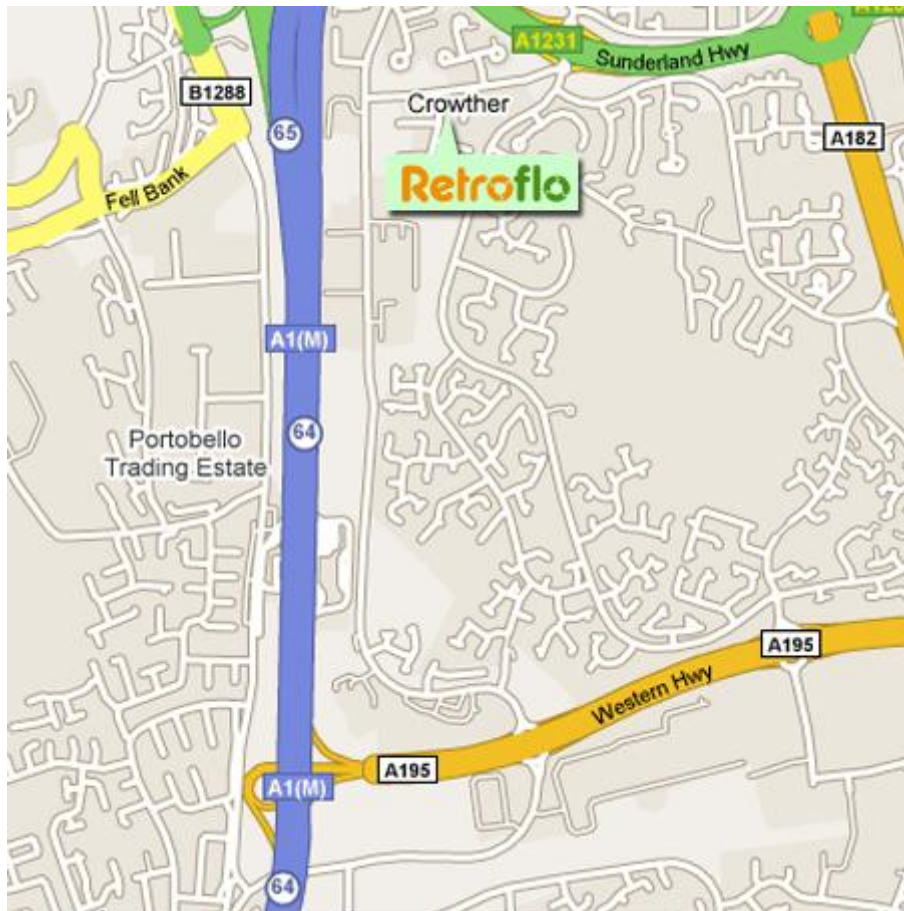

FROM THE SOUTH (LONDON)

Retroflo

Unit 2 Crowther road
Crowther Road Industrial Estate
Washington
Tyne + Wear NE38 0AQ

Telephone

0191 497 2840

Find directions to Retroflo from
your postcode at [multimap](#)

1. Take **M1** north
2. Merge on **A1(M)** just before Leeds
3. Continue north on **A1(M)**
4. At **Junction 64**, exit onto **A195** toward Birtley/Washington
5. At the roundabout, take the **1st** exit
6. Continue straight onto **Emerson Rd**
7. Join **Crowther Rd** and enter Crowther Road Industrial Estate. After 1.5 miles turn right (Also Crowther Road)
8. Retroflo office is on the left (Unit 32)

FROM THE NORTH (EDINBURGH)

Retroflo

Unit 2 Crowther road
Crowther Road Industrial Estate
Washington
Tyne + Wear NE38 0AQ

Telephone

0191 497 2840

Find directions to Retroflo from
your postcode at multimap

1. Take **A1** south heading to **Alnwick/Newcastle**
2. Exit onto **A1231** toward **Sunderland**
3. At the roundabout, take the **3rd** exit onto **A1231/Sunderland Hwy** heading to **Sunderland/Washington**
4. At the roundabout, take the **3rd** exit onto **Blackfell Rd**
5. At the roundabout, take the **2nd** exit onto **Crowther Rd**
6. Enter Crowther Road Industrial Estate
7. Retroflo office is on the right (Unit 32)